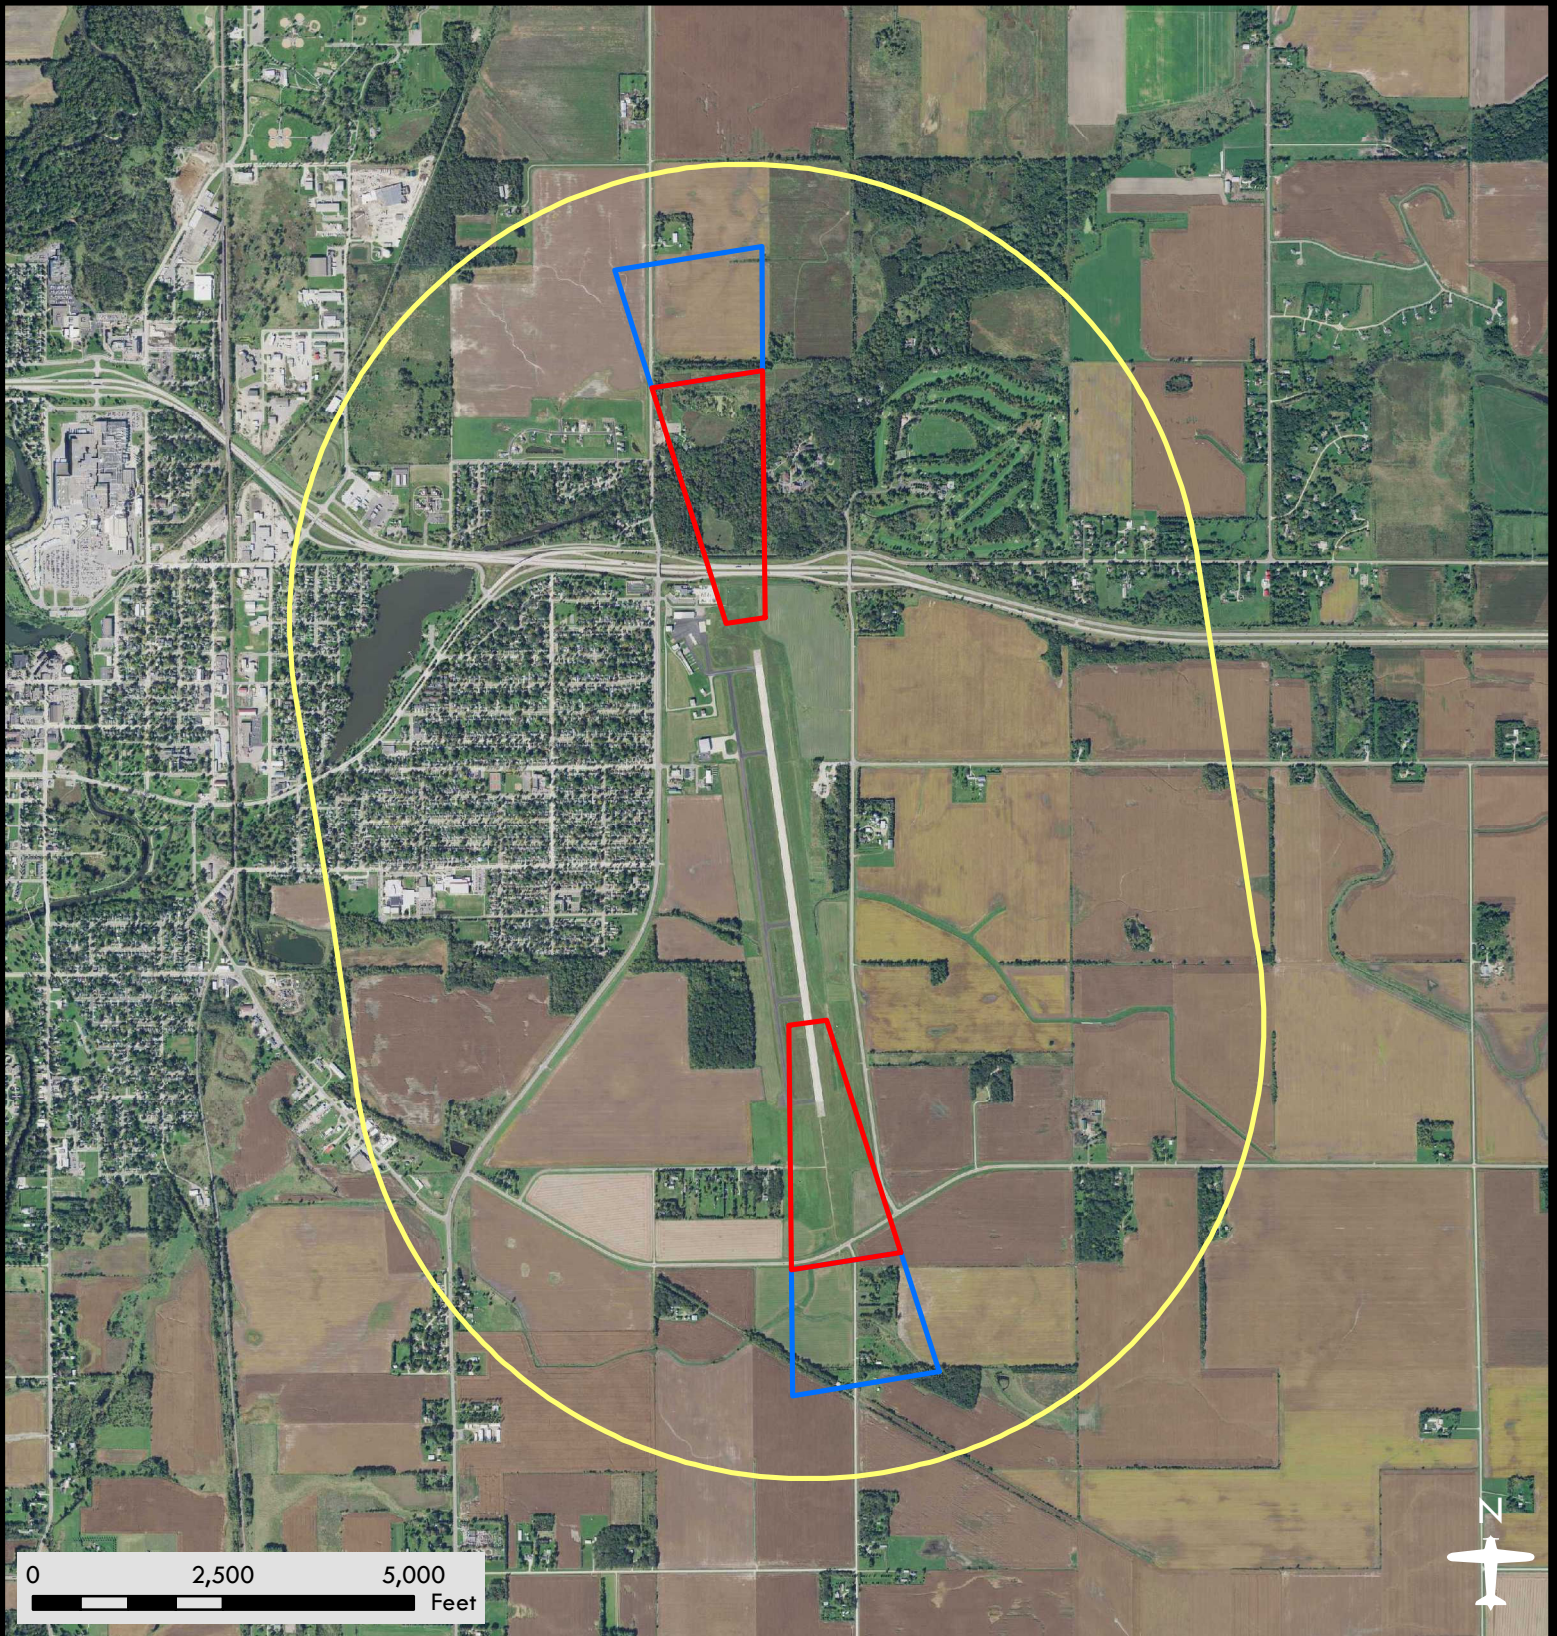

Austin Municipal Airport

Airport Safety Zones

Date: 08/08/2018

Legend

-  Zone A
-  Zone B
-  Zone C

DISCLAIMER: This is not an official zoning map. To view the official map and ordinance for this airport, please visit the Airport Zoning Information Warehouse at <https://www.dot.state.mn.us/aero/planning/zoning-warehouse.html>. The State of Minnesota makes no representations or warranties expressed or implied, with respect to the reuse of the data provided herewith regardless of its format or the means of its transmission. There is no guarantee or representation to the user as to the accuracy, currency, suitability, or reliability of this data for any purpose. The user accepts the data "as is." The State of Minnesota assumes no responsibility for loss or damage incurred as a result of any user's reliance on this data. All maps and other material provided herein are protected by copyright. Permission is granted to copy and use the materials herein.